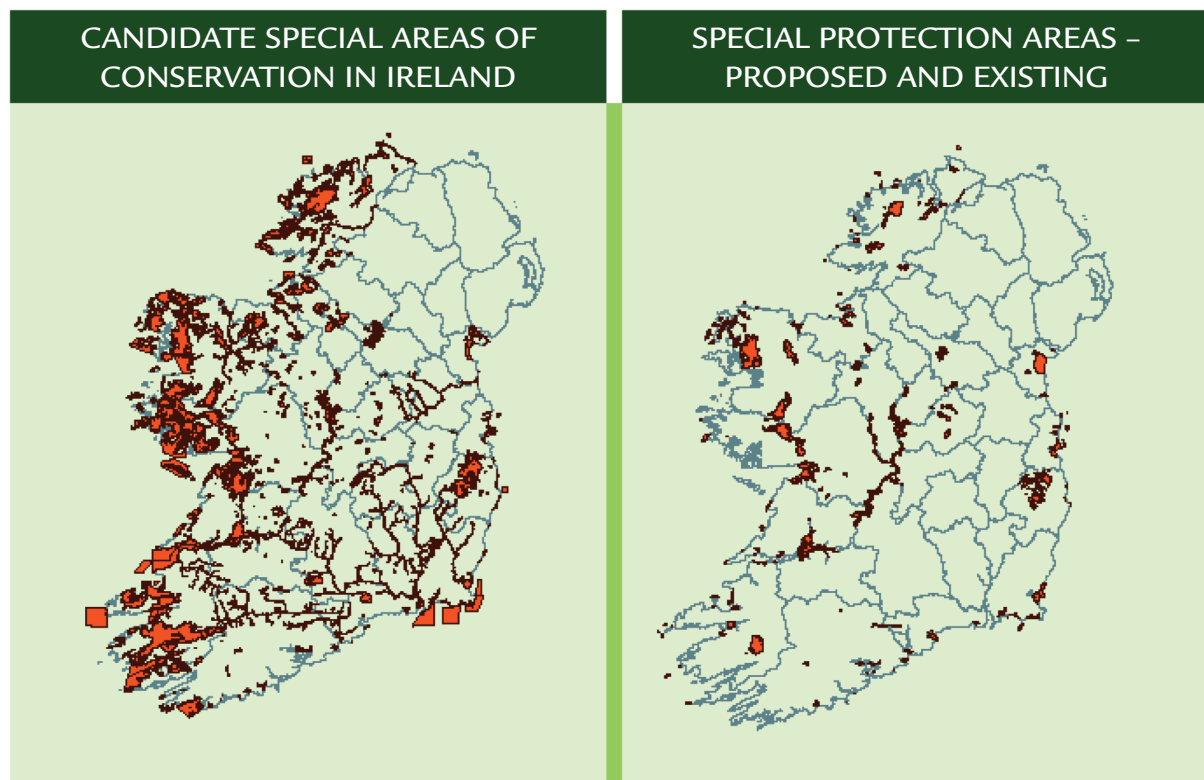

Natura 2000 Sites for Nature Conservation

The Natura 2000 Network is a network of important ecological sites across the European Union. It is comprised of areas known as Special Protection Areas (SPAs) and Special Areas of Conservation (SACs). The total land and freshwater area within the Natura network in Ireland is some 11,644km²: this includes some 2,300km² of designated marine areas. The designation of an area as a site in the Natura 2000 Network does not mean the limitation of activities within the site and surrounding area if these are environmentally sustainable and do not affect the integrity of the area or its habitats, or the objectives of species conservation.

Special Areas of Conservation – SACs

Special Areas of Conservation are prime wildlife conservation areas in the country, considered to be important on a European as well as Irish level. Most SACs are in the countryside, although a few sites reach into town or city landscapes, such as Dublin Bay and Cork Harbour. Special Areas of Conservation are selected according to the EU Habitats Directive (92/43/EEC). The directive lists certain habitats and species that must be protected. Irish habitats include raised bogs, active blanket bogs, turloughs, sand dunes, machair (flat sandy plains on the north and west coasts), heaths, lakes, rivers, woodlands, estuaries and sea inlets. The 25 Irish species which must be afforded protection include: Salmon, Otter, Freshwater Pearl Mussel, Bottle-nosed Dolphin and Killarney Fern.